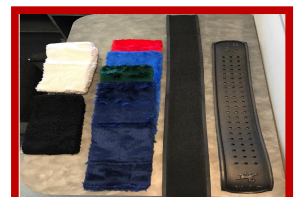

# OUR NEW TRACKWORK SADDLE COMBOS

**\$575**

Your choice of Exercise Saddle

Horson Smooth Leather Soft Seat or Zilco Smooth Synthetic

**Optional UPGRADE to the DELUXE SADDLE COMBO for a package price of only \$650.00**

The **DELUXE** Saddle Combo includes your choice of Saddle from above **PLUS** a Kersey Packing with vinyl trim

**PLUS**

Your choice of Girth

Web x 1 Elastic, Web x 2 Elastic, All Elastic 75mm or All Elastic 100mm

Other Mounts including

Surcingle, Breastplate, Stirrup Web Leathers & Safety Irons NP

**PLUS**

Your choice of Girth Cover

Acrylic: BLK, WHT, RED, RYL, NVY, GRN  
Neoprene: Thick Girth Channel  
DJM: Ultra Lite Girth Channel